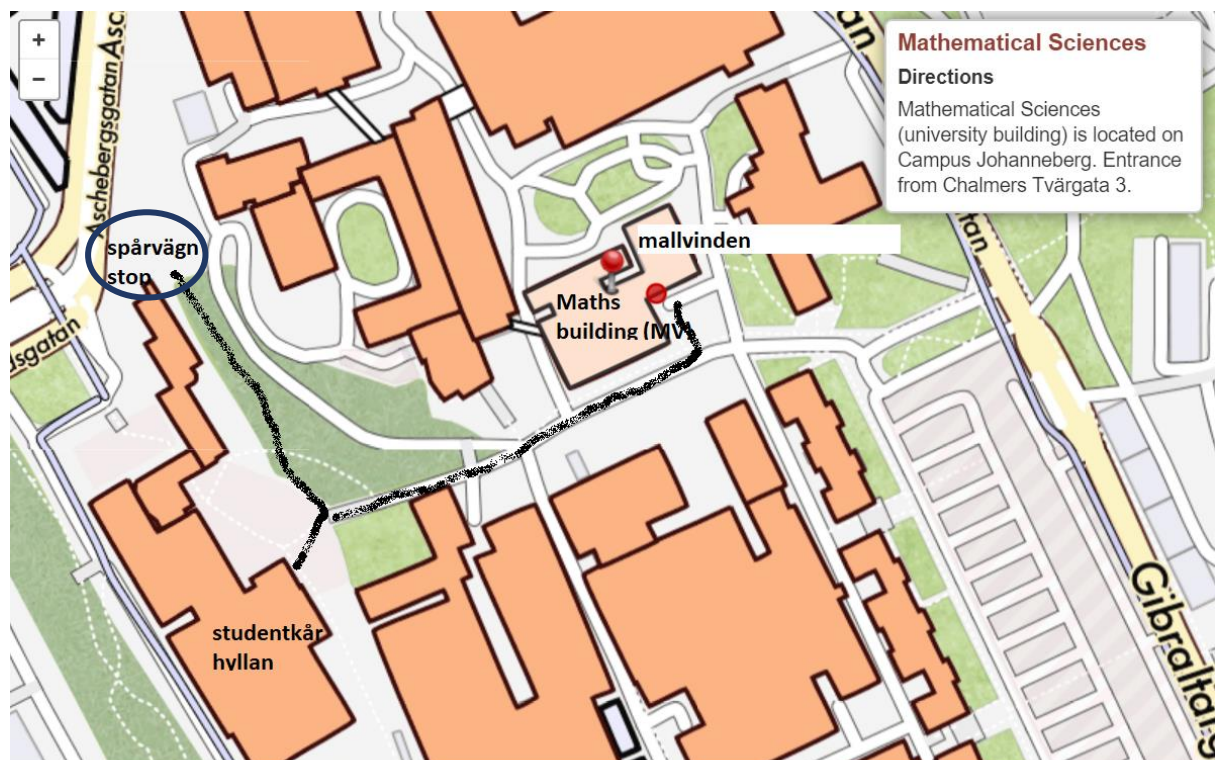

Årsmöte för Svenska operationsanalysföreningen 2020

Lunch venue: Restaurant Hyllan (kl 12:00) at Chalmers kårhuset (student union building), Teknologgården 2 (get down at Chalmers tram stop and enter Chalmers campus; the student union building is on the right. Hyllan is located at floor 1)

Meeting venue: Mallvinden seminar room, Mathematical Science, Chalmers, (Take stairs H to floor 5 after entering Mathematical sciences building)

Chalmers campus map:

<https://maps.chalmers.se/#a85a8be2-4ff6-4e39-9880-c2adb2a7626f>

Spårvagn 7: läge C (Centralstationen) til Läge B (Chalmers)

We recommend using Västtrafik app or website for tickets or you can buy a ticket at Pressbyrån